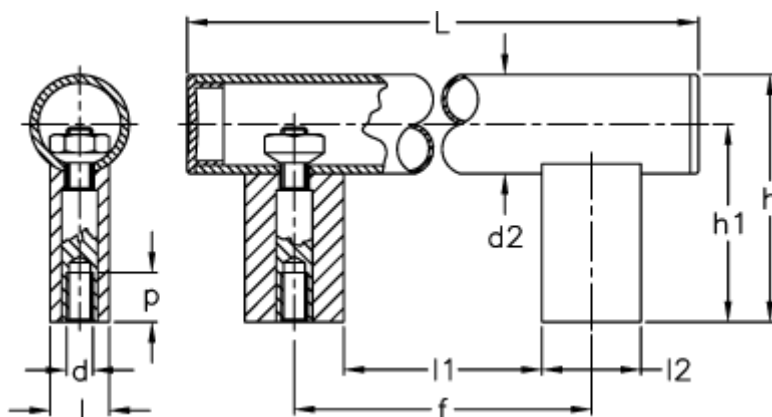

Article number: 2304151511

Description: E+G Tubular handle
M.1066 BM/30-300 CLEAN

Measures

$d2 = 30$

$d 6H = M8$

$f = 300 \pm 1$

$h = 75$

$h1 = 60$

$l = 18$

$L = 365$

$l1 = 270$

$l2 = 30$

$p = 15$